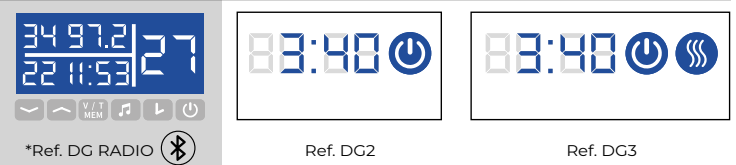

ACCESORIOS / ACCESSORIES / ACCESSOIRES / ACESSÓRIOS

* DG Radio incluye altavoces Bluetooth / BT Speakers included

** ES / Accesorios instalables **solo** en diámetros de **70cm o más**.
** EN / Can be installed only in diameters of **70cm or more**.